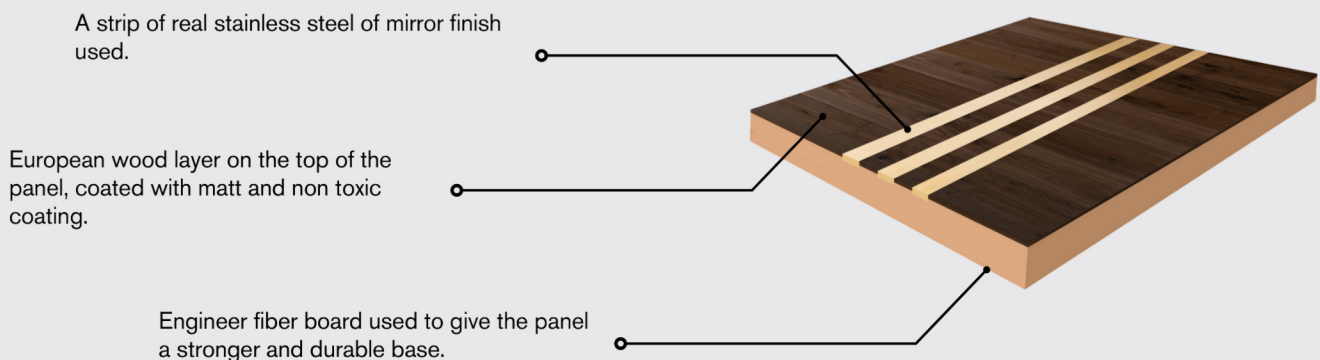

Dimensions : 2440mm x 610mm
Top material : Real wood
Base material : Engineer wood
Thickness : 7mm

Product Features:

Real Wood:

The panel is made with the layer of real wood on top and the base of engineer wood.

Non Toxic:

The coating used is non toxic and is made with non poisonous substances. It has the layer of natural wood.

Real Wood

Eco-Friendly

Strong And Durable

Matt Finish

Water Resistant

Borer Proof